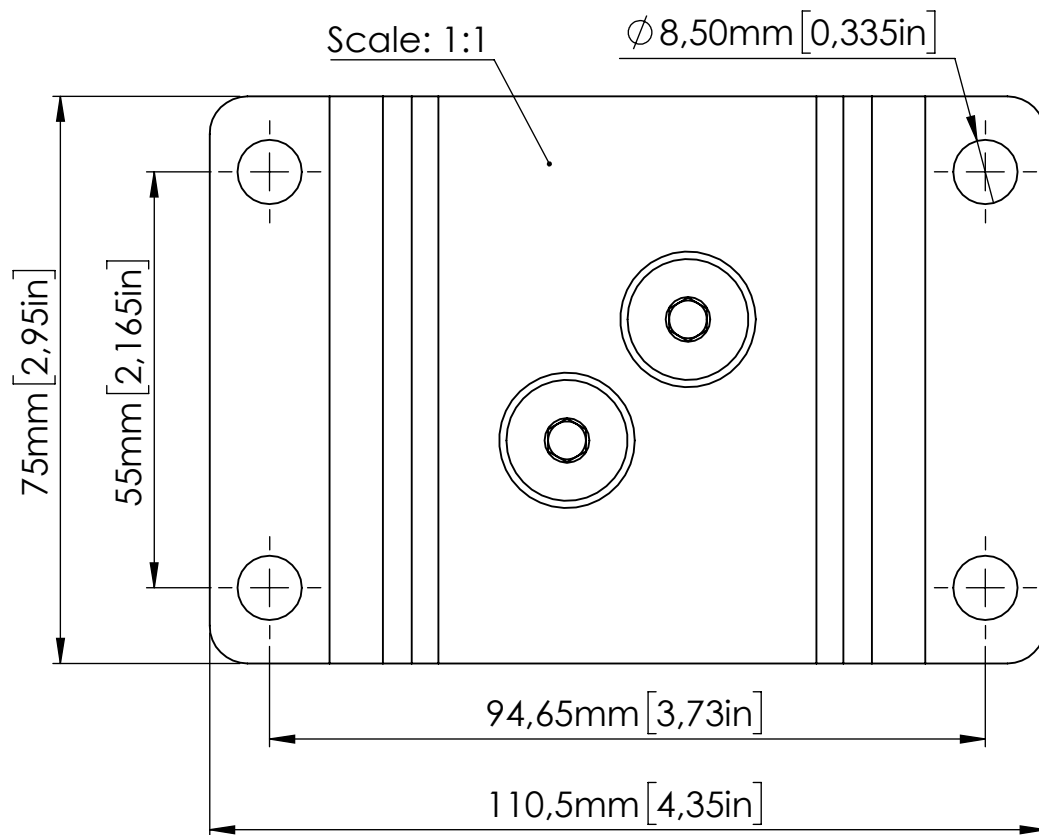

Extended

Collapsed

All Dimensions  
are in mm

TITLE:

i-1 L, Adj. Wall mount,  
Short

DWG NO.

83060502-A

DO NOT SCALE DRAWING

SCALE:1:5

SHEET FORMAT: A4

SHEET 1 OF 1